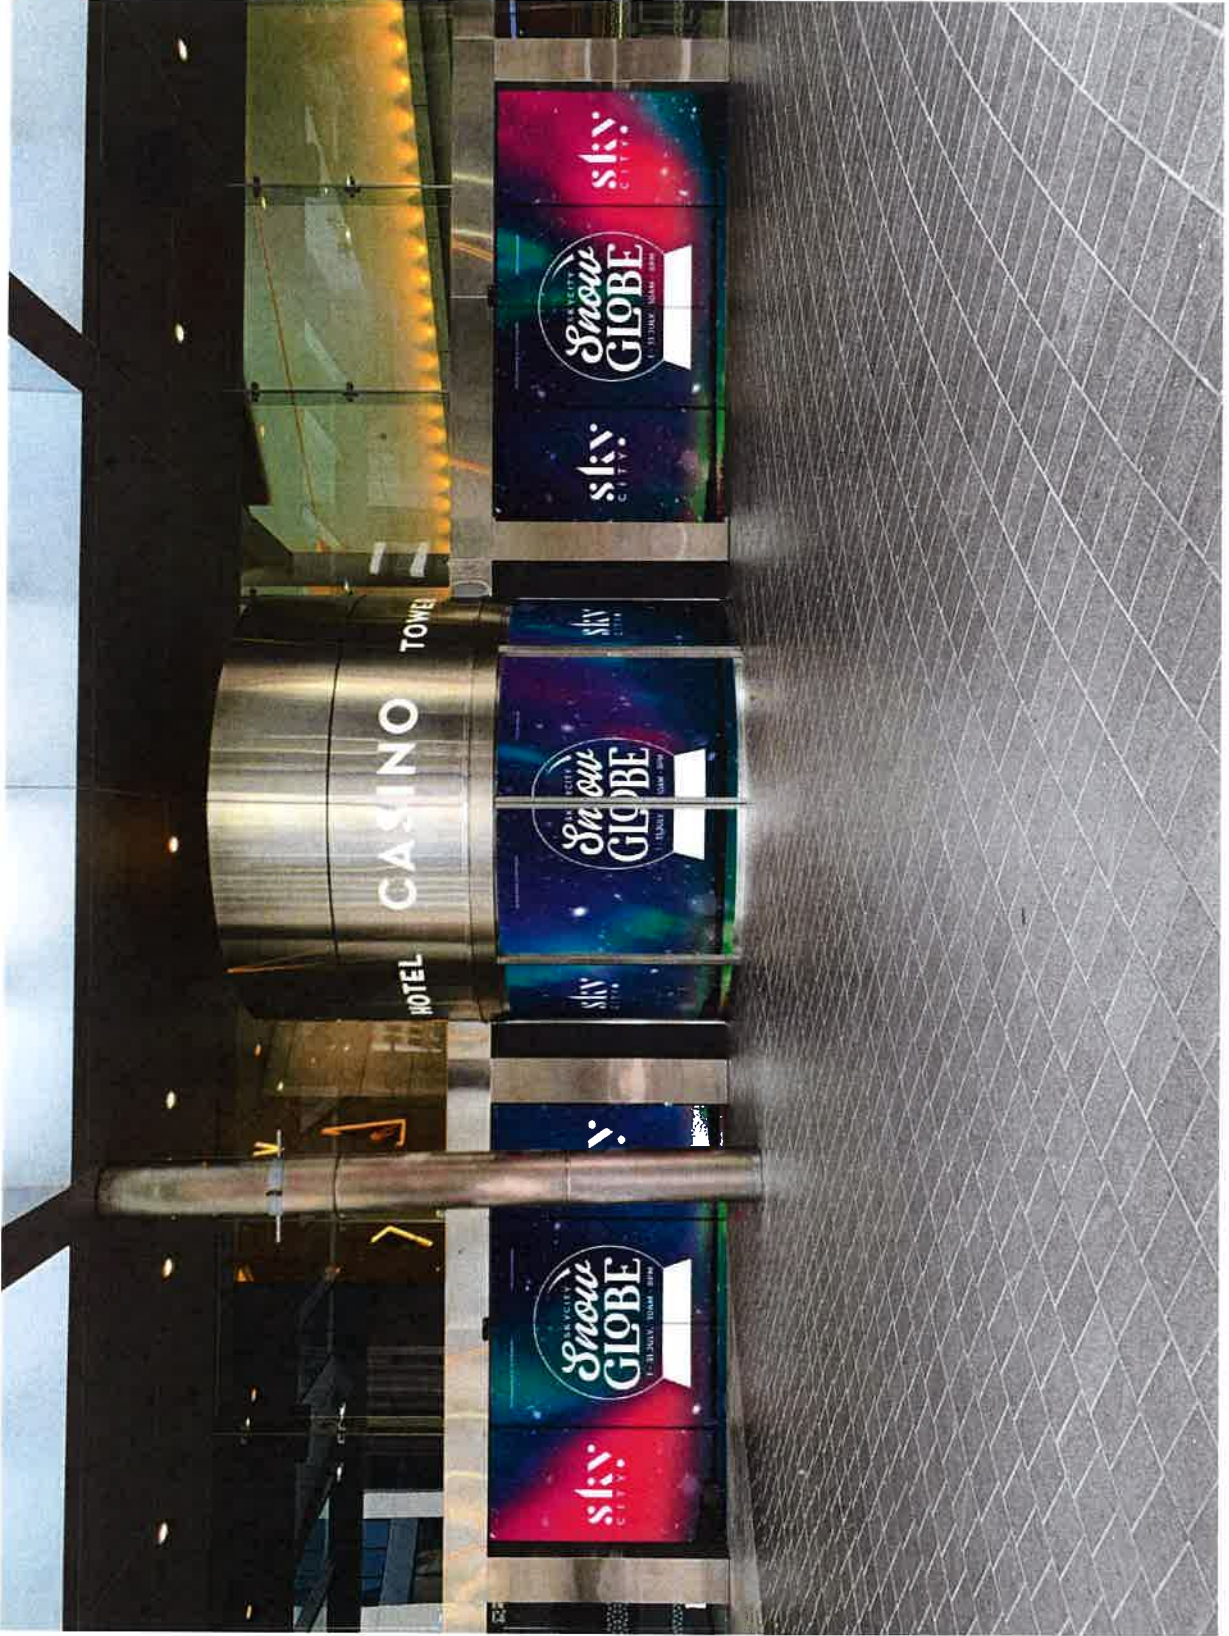

**DECISION UNDER DELEGATED AUTHORITY ON AN APPLICATION  
BY SKYCITY AUCKLAND LIMITED FOR APPROVAL OF  
NEW SIGNAGE AT THE AUCKLAND CASINO**

**Date of Decision:** 24 June 2019

1. On 20 June 2019, SKYCITY Auckland Limited (“SCAL”) applied, pursuant to condition 6 of its venue licence, for approval of new signage to be displayed on the Atrium doors at the Auckland casino.

---

**Blair Cairncross**  
Executive Director  
Gambling Commission

24 June 2019

#skycitysnowglobe

skycityauckland.co.nz/snowglobe

Atrium Entrance: Left

Atrium Entrance: Centre

Atrium Entrance: Right