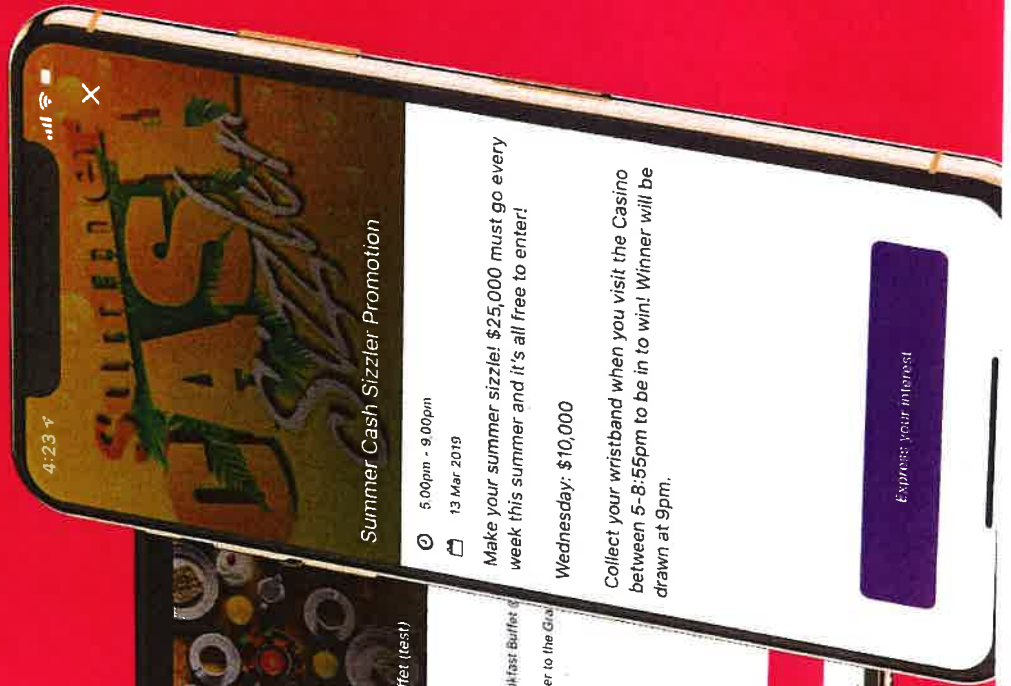

Cash Windfall

iPhone

Enhance your
Players Club experience.

CHRISTCHURCH
CASINO

Connect Casino Account

3:35

Signal strength icon

Battery icon

4:20 ↗

Signal strength, Wi-Fi, and battery icons

X

Free Breakfast Buffet (test)

Download Available Now.

It's free, it's easy and it's waiting for you.

EXPLORE. PLAY. REDEEM.

Players Club. Stay connected anywhere anytime.