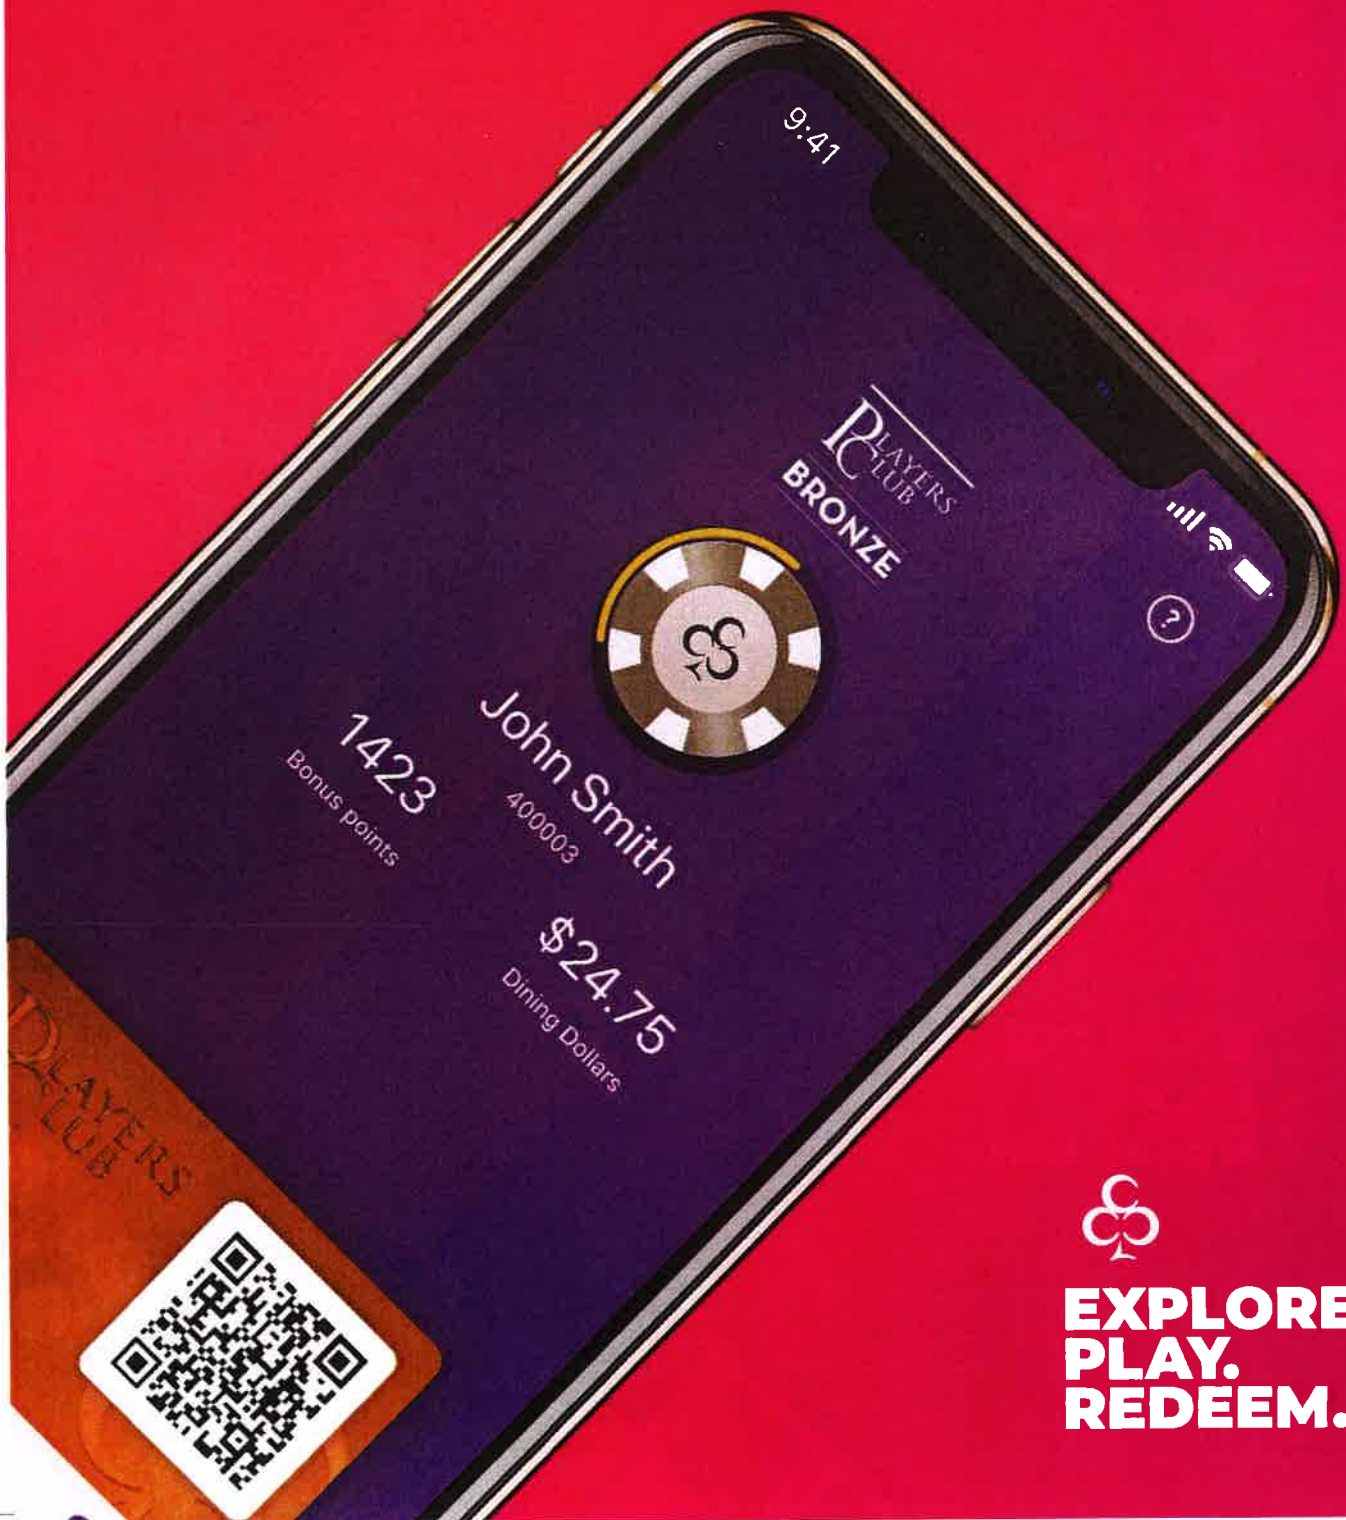

Players Club App coming soon...

**EXPLORE.
PLAY.
REDEEM.**