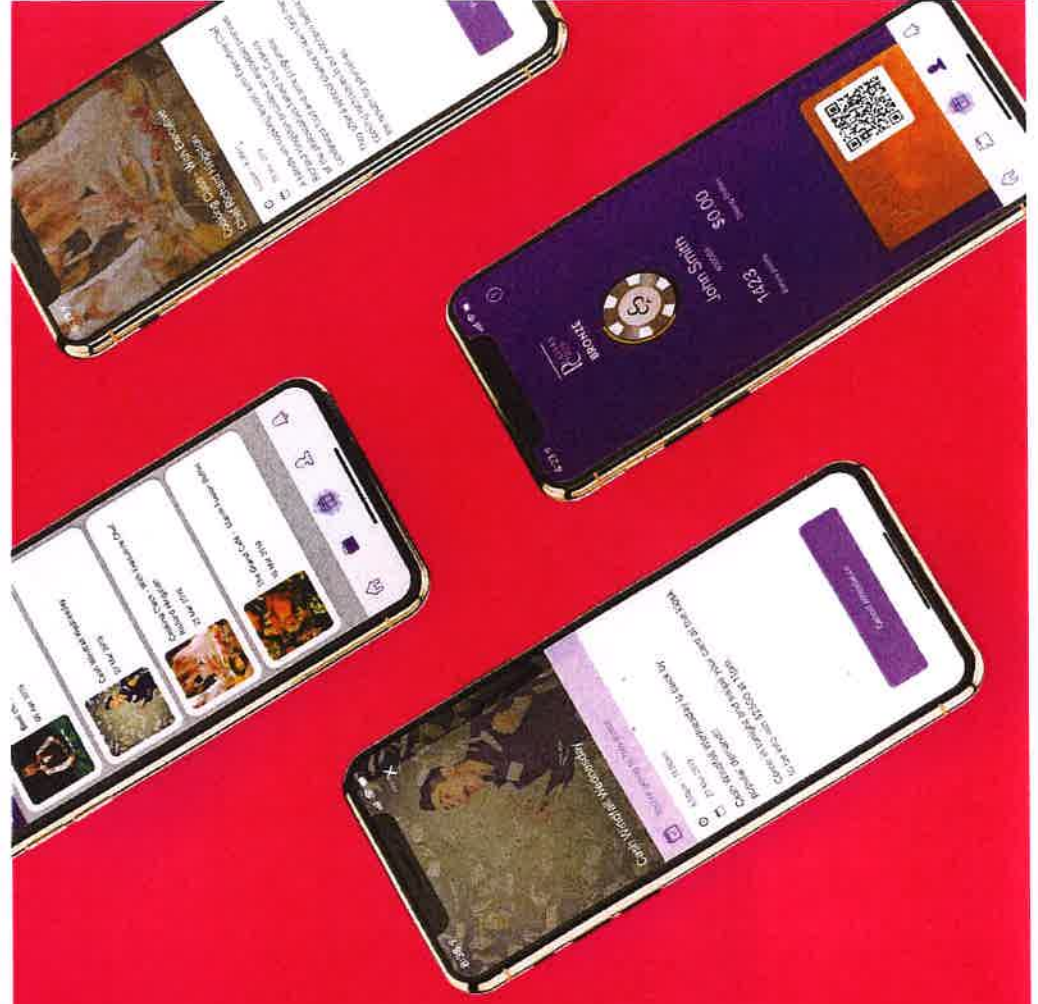

4:20 ↗

Signal strength, Wi-Fi, and battery icons

X

Free Breakfast Buffet (test)

Download Available Now.

It's free, it's easy and it's waiting for you.

EXPLORE. PLAY. REDEEM.

Players Club. Stay connected anywhere anytime.