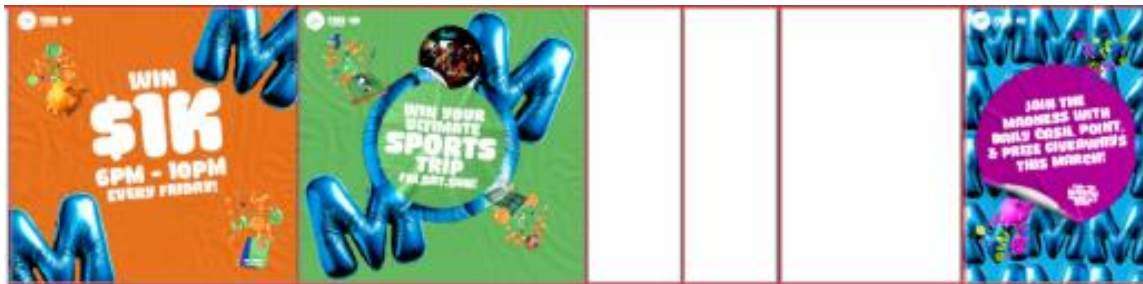

Blair Cairncross
Executive Director
Gambling Commission

25 February 2025

Appendix 1: March Madness Artwork

Wallflowers

Landscape

Pillar

Lobby theming

Hanging from wire:

Wall skin next to lift in lobby:

Window Skins

Bollards

Stairs

JOIN THE MADNESS

WITH DAILY CASH, POINT & PRIZE GIVEAWAYS THIS MARCH!

WIN \$10,000 CASH EVERY THURSDAY!

5x \$1,000 CASH UP FOR GRABS EVERY FRIDAY!

GRAB A FREE WRISTBAND FROM 5PM TO ENTER

\$10,000 CASH EVERY THURSDAY

ONE WINNER

WILL IT BE YOU?

HAVE A PUNT ON US WITH FREE BET FRIDAY

WIN YOUR ULTIMATE SPORTS TRIP FRI, SAT, SUN!

WIN \$1K 6PM - 10PM EVERY FRIDAY!