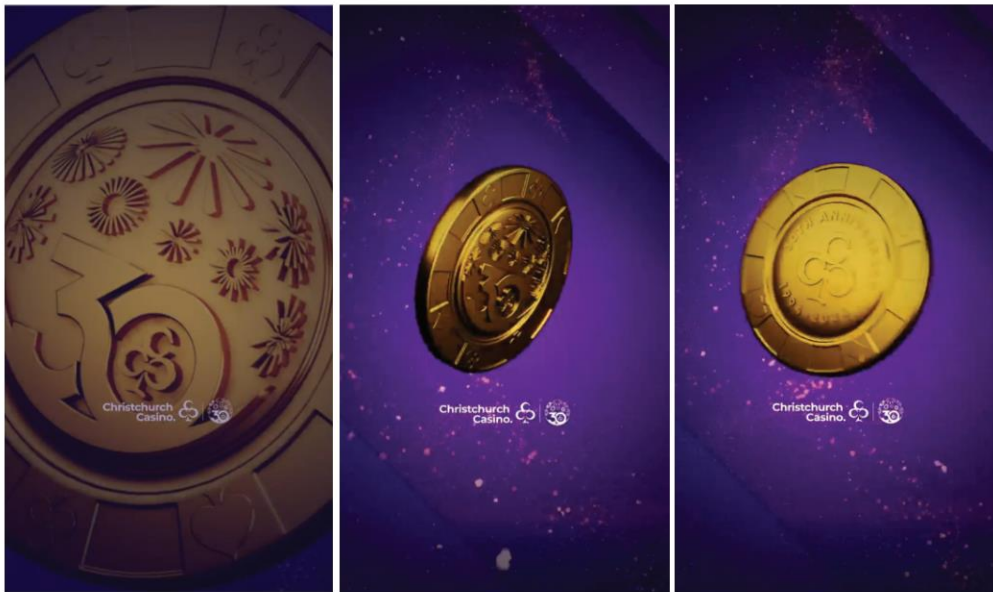

Hanging Coins other: 350x350mm

Hanging Coins

Years: 350x350mm

Window Skins

Left side

Right side

Bollards:

Big Bash at the Cas – Wallflowers

Pillars:

Portrait:

Landscape:

10K Giveaway – Wallflowers MP4

Pillars:

V1

V2

Portrait:

V2

Landscape:

V1

V2

\$5 Steak – Wallflower

Portrait:

Pillar:

Landscape: