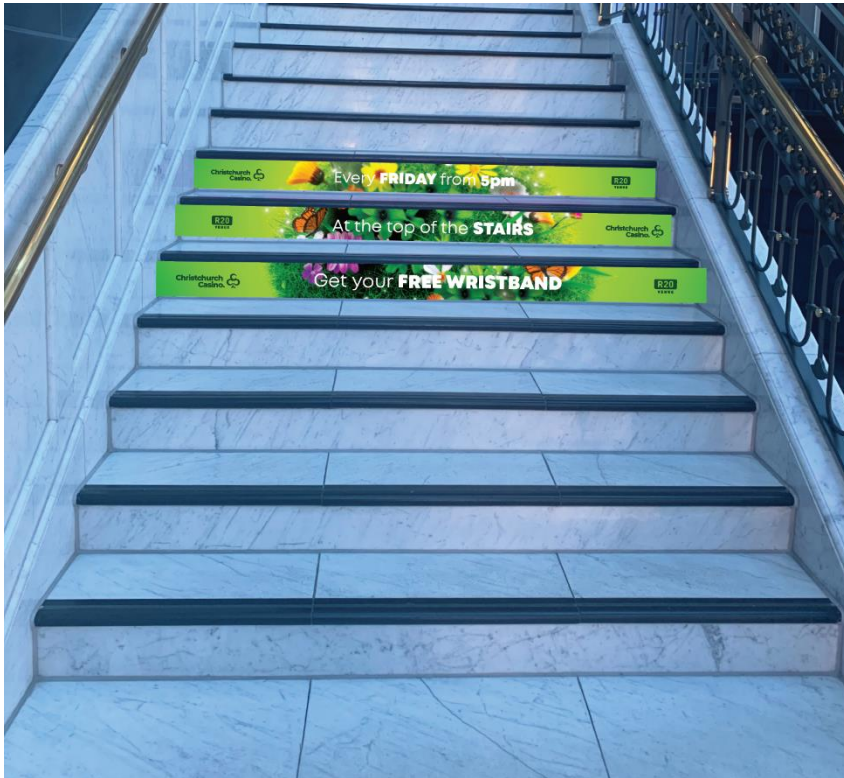

Blair Cairncross
Executive Director
Gambling Commission

26 August 2024

Bollards x2 – one each side

External window skins reception/foyer windows

Left side

Right side

Close-up panels example

Stair graphics

X3 printed stair panels each side of the stairwell – 6 in total

In-situ mock up

Artwork

Light boxes x 3

Randomly placed throughout the Casino

Modular individual lightboxes

Circular floor decals for the reception/lobby stairs

Scene 3:

Scene 4:

Scene 5:

SPIN
into
SPRING

Christchurch
Casino.

R20
VENUE

Collect your **free wristband**
from **5pm** every **Friday**, during **Sep-Oct**.
Hourly Draws: 6pm, 7pm, 8pm, 9pm & 10pm.
Spin & Win up to **\$5,000** cash.