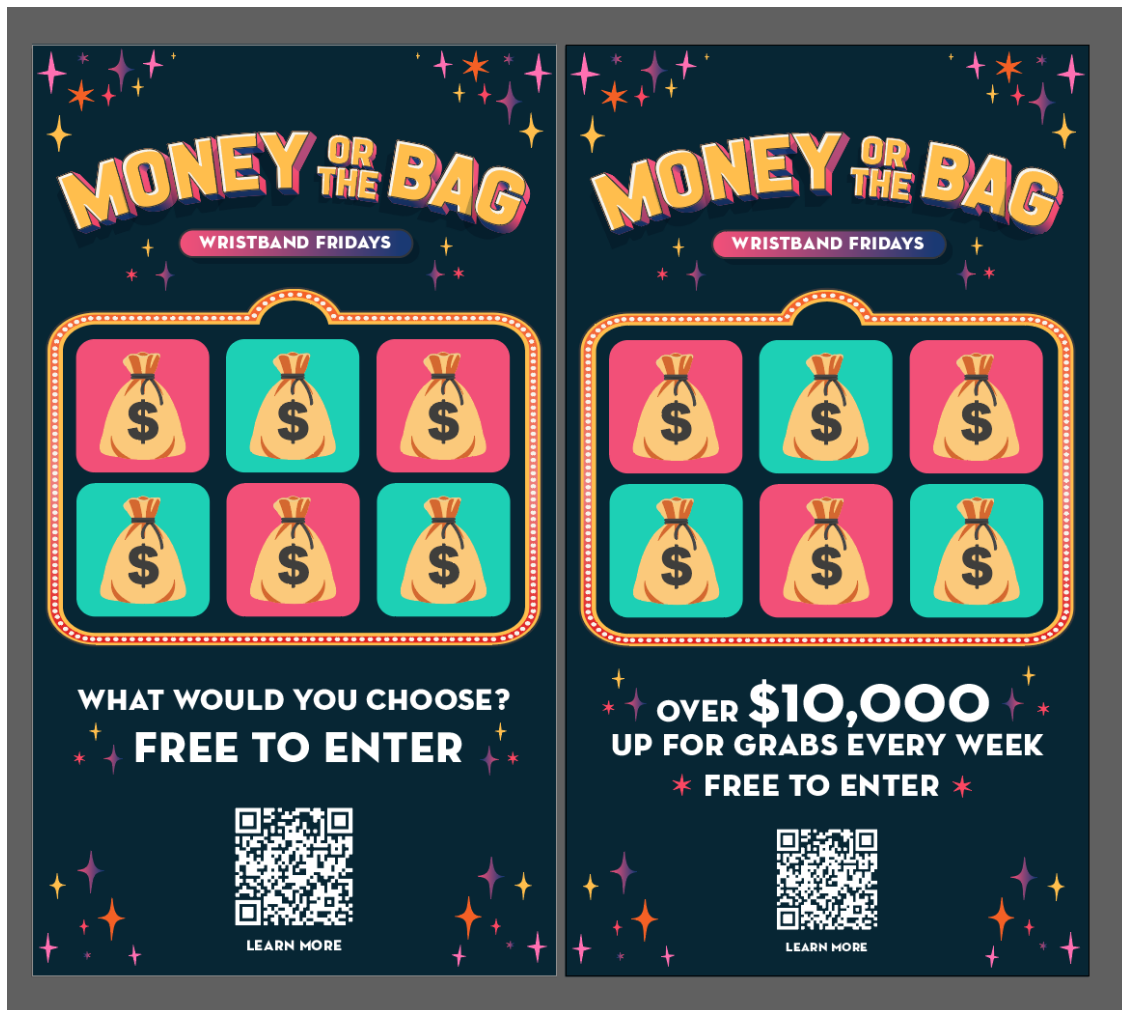

v1

V2

STC Light boxes

Wristband Fridays Money or the Bag

Downstairs printed assets:

Window Skins:

Bollards:

Lightbox: x 3 1x1 square, 1000mm x 1000mm lockup, LightBox graphics

Sign in the foyer x 1 2500mm wide

Hanging Money bags: 70x 250mm 30 x 200mm

Pillar wallflower statics portrait:

Portrait wallflower statics:

Landscape Wallflower Statics: