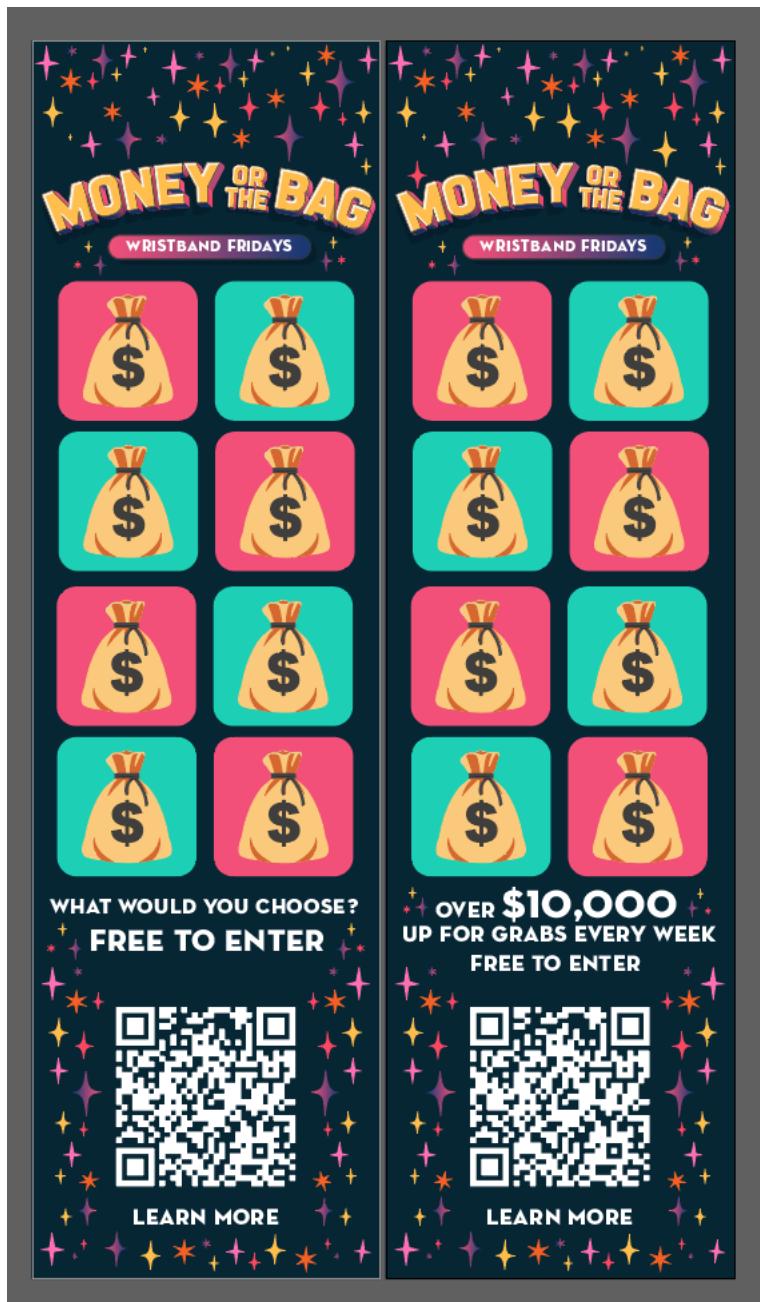

v1

V2

STC Light boxes

Wristband Fridays Money or the Bag

Downstairs printed assets:

Window Skins:

Bollards:

Lightbox: x 3 1x1 square, 1000mm x 1000mm lockup, LightBox graphics

Sign in the foyer x 1 2500mm wide

Hanging Money bags: 70x 250mm 30 x 200mm

Pillar wallflower statics portrait:

Portrait wallflower statics:

Landscape Wallflower Statics: