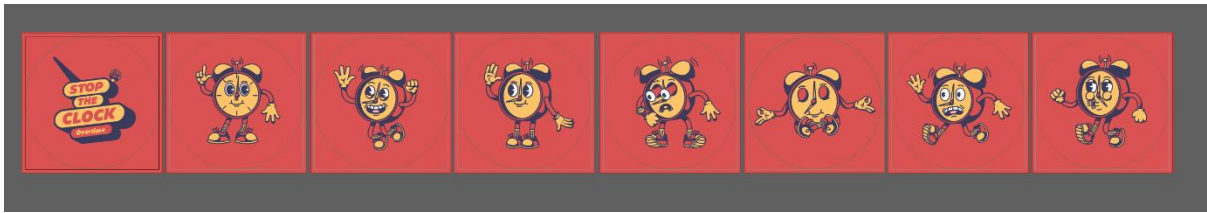

FREE-TO-ENTER
10 CHANCES TO WIN
CASH!

BIGGER PRIZES
BIGGER JACKPOT!

ALL GOOD
GAMES
GO TO
OVERTIME!

FREE-TO-ENTER
**EVERY
FRIDAY
THIS
MONTH!**

ARE YOU
BRAVE
ENOUGH TO HOLD
ON FOR THE
JACKPOT?

LARGE STAIR LADING DECALS

Left side

Right side

SMALL FLOOR DECALS

7 Character series primary

Lockup

SMALL FLOOR DECALS

CTA

Sample placement