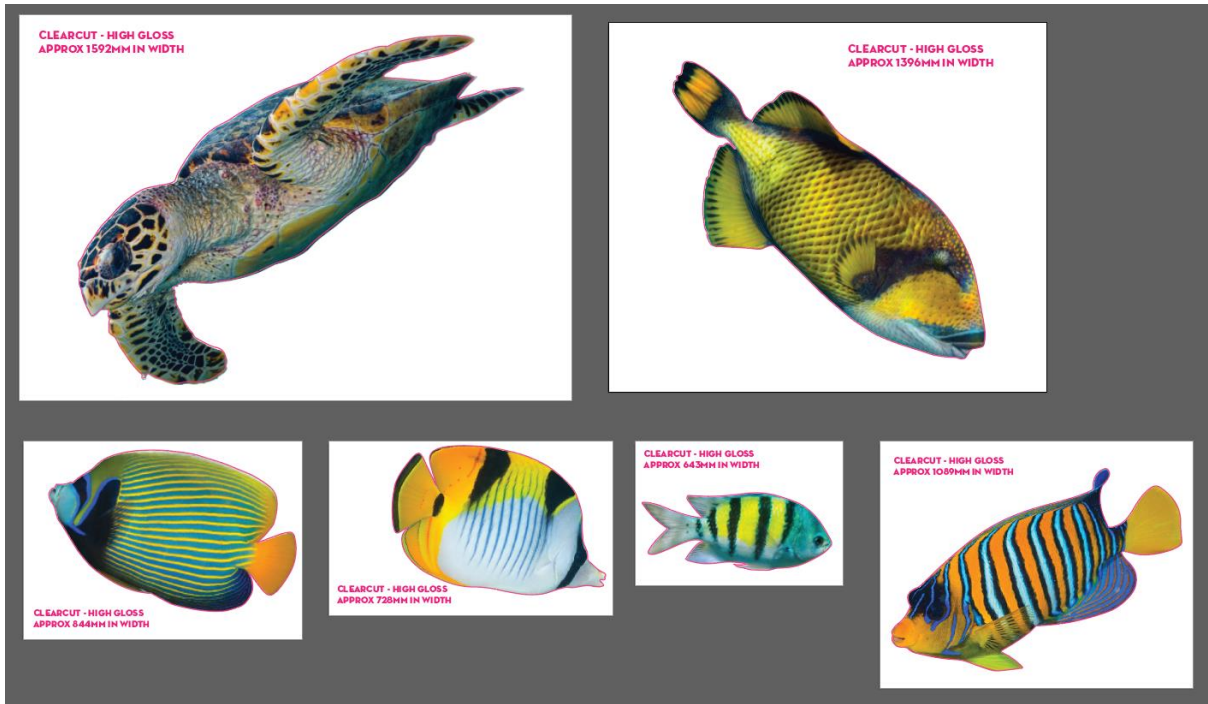

FREE STANDING
1750MM HIGH

BACKDROP
5415 X 4220MM

VINYL SKIN (DOOR)
765 X 1950MM

Boarding Pass

JOHN VOYAGE
NAME OF PASSENGER

27A
SEAT

FROM CHCH / NZ

TO TAHITI / FP