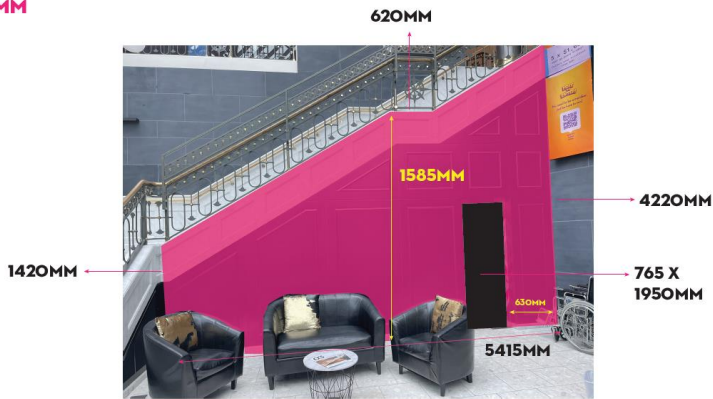

Swipe your card at a kiosk or
 insert into a gaming machine
 from 5pm to be in to win.

TAHITI - 3D cut lettering (Lobby)

TAHITI

Finished Look
3D laser cut
Polystyrene
Painted in yellow

TAHITI

56cm in width each letter

FREE STANDING
1750MM HIGH

BACKDROP
5415 X 4220MM

VINYL SKIN (DOOR)
765 X 1950MM

Boarding Pass

JOHN VOYAGE
NAME OF PASSENGER

27A
SEAT

FROM CHCH / NZ

TO TAHITI / FP