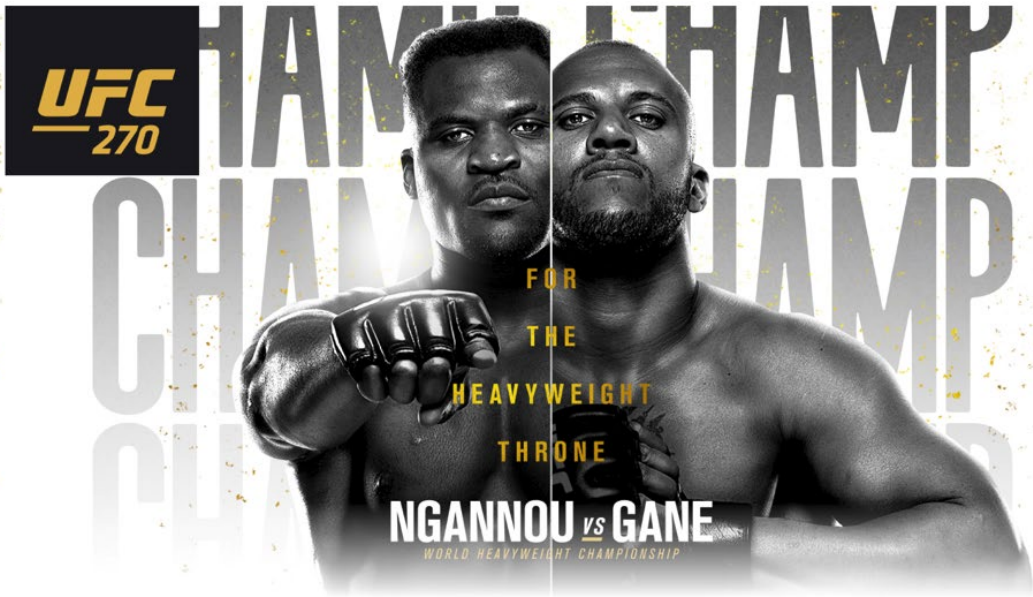

---

**Blair Cairncross**  
Executive Director  
Gambling Commission

21 January 2022

**WATCH LIVE AT THE LOCAL TAPHOUSE AND VUE BAR**  
**SUNDAY 23 JANUARY FROM 2PM**

The Local Taphouse is a supervised area. R20 to enter casino. Drink Responsibly.