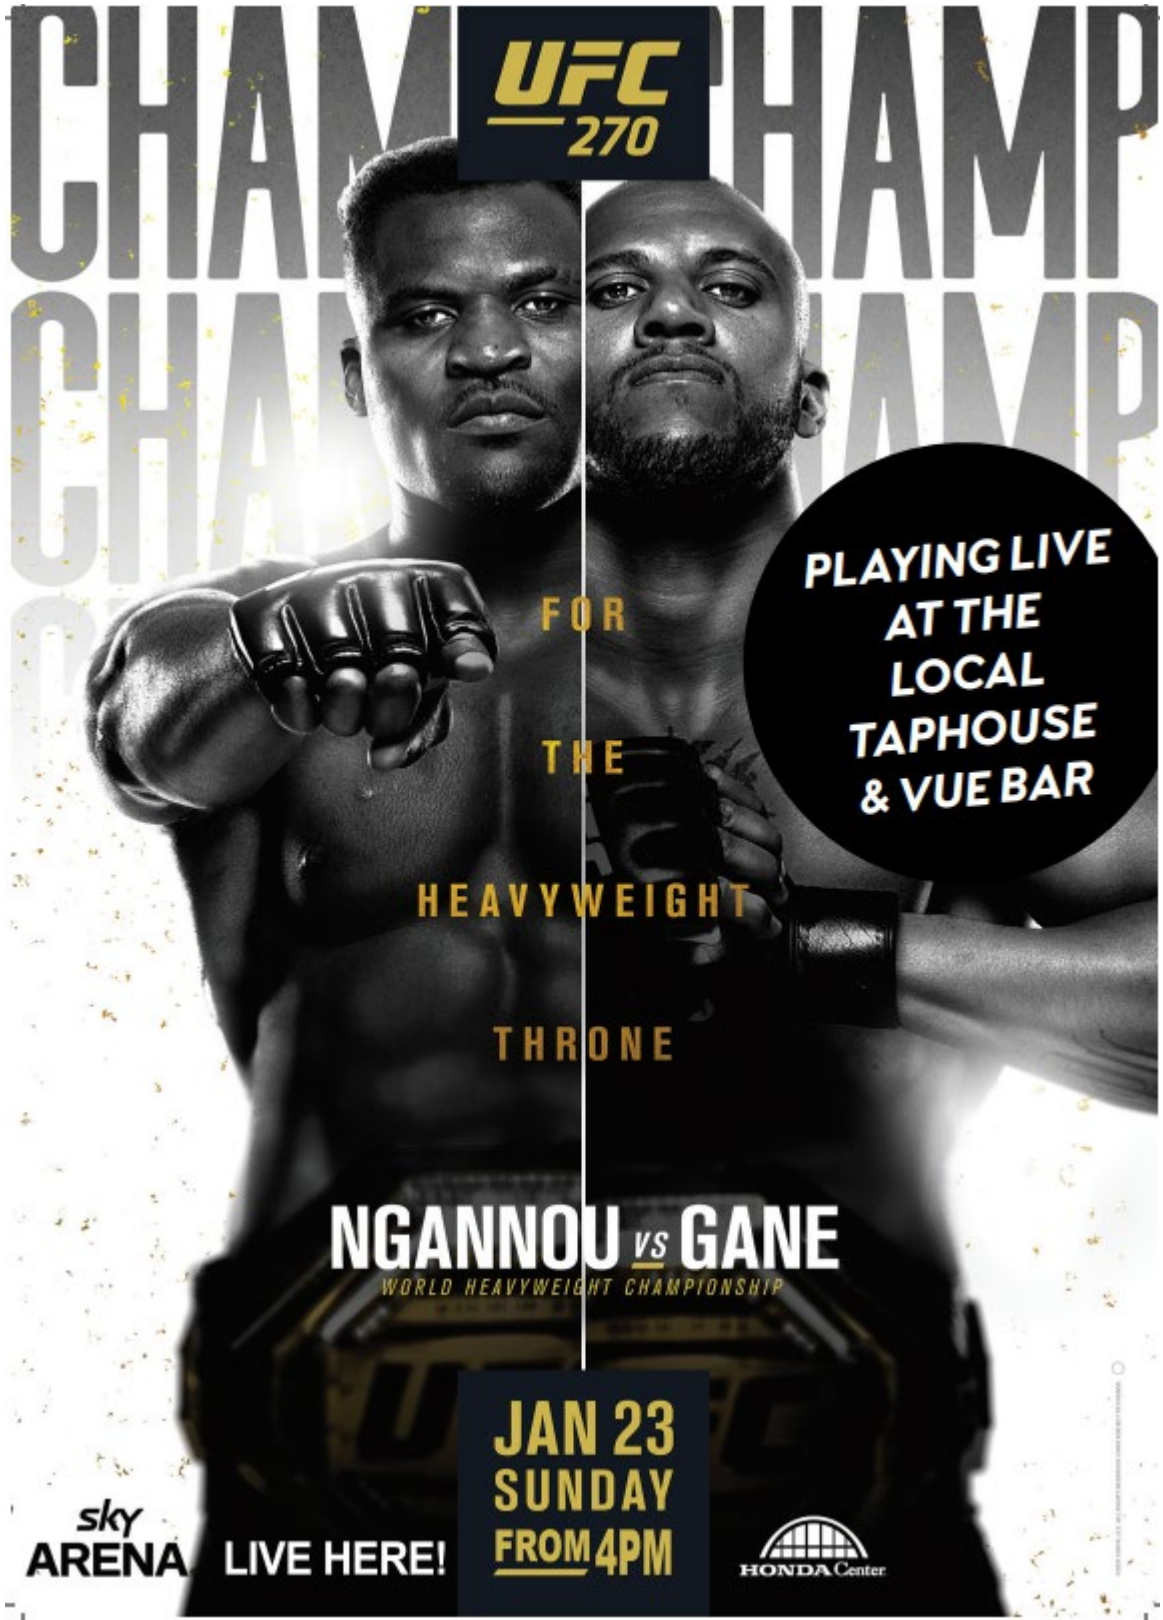

**DECISION UNDER DELEGATED AUTHORITY ON AN APPLICATION  
BY SKYCITY HAMILTON LIMITED FOR APPROVAL OF  
NEW SIGNAGE AT THE HAMILTON CASINO**

**Date of Decision: 21 January 2022**

1. On 21 January 2022, SKYCITY Hamilton Limited (“**SHL**”) applied, pursuant to condition 6 of its venue licence, for approval to display signage on external and internal screens, in the car park, within outlets and as posters in various locations around the Hamilton Casino.

**UFC**  
270

# NGANNOU *vs* GANE

WORLD HEAVYWEIGHT CHAMPIONSHIP

**WATCH LIVE AT THE LOCAL  
TAPHOUSE AND VUE BAR**

SUNDAY 23 JANUARY  
FROM 2PM

The Local Taphouse is a supervised area. R20 to enter casino. Drink Responsibly.

**UFC**  
— 270

CHAMP CHAMP  
CHAMP CHAMP

FOR  
THE

HEAVYWEIGHT  
THRONE

**NGANNOU vs GANE**  
WORLD HEAVYWEIGHT CHAMPIONSHIP

**JAN 23**  
**SUNDAY**  
**FROM 4PM**

**sky**  
**ARENA LIVE HERE!**

**HONDA Center**