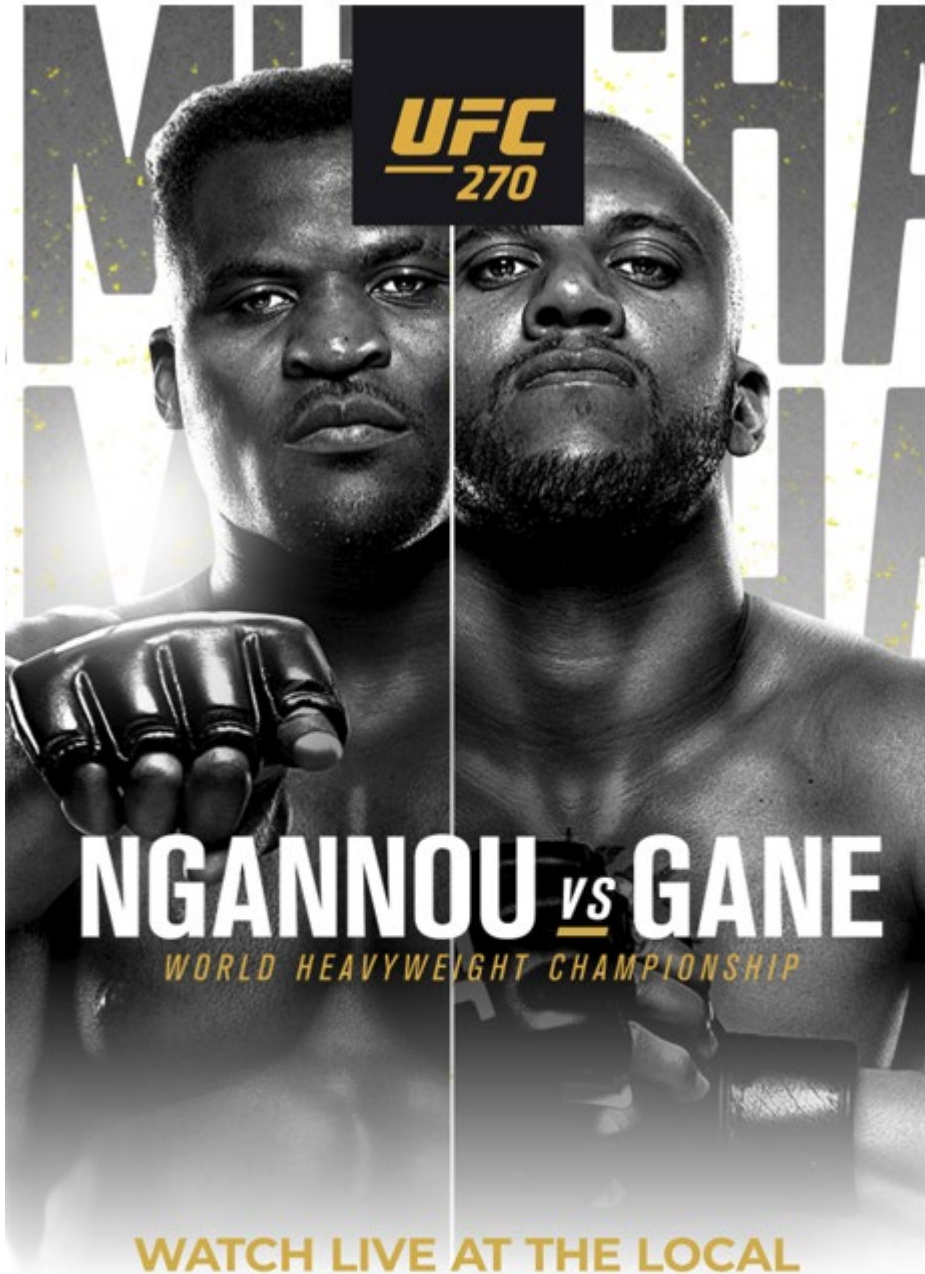

---

**Blair Cairncross**  
Executive Director  
Gambling Commission

21 January 2022

**WATCH LIVE AT THE LOCAL TAPHOUSE AND VUE BAR**  
**SUNDAY 23 JANUARY FROM 2PM**

The Local Taphouse is a supervised area. R20 to enter casino. Drink Responsibly.

# NGANNOU *vs* GANE

WORLD HEAVYWEIGHT CHAMPIONSHIP

**WATCH LIVE AT THE LOCAL  
TAPHOUSE AND VUE BAR**

SUNDAY 23 JANUARY  
FROM 2PM

The Local Taphouse is a supervised area. R20 to enter casino. Drink Responsibly.