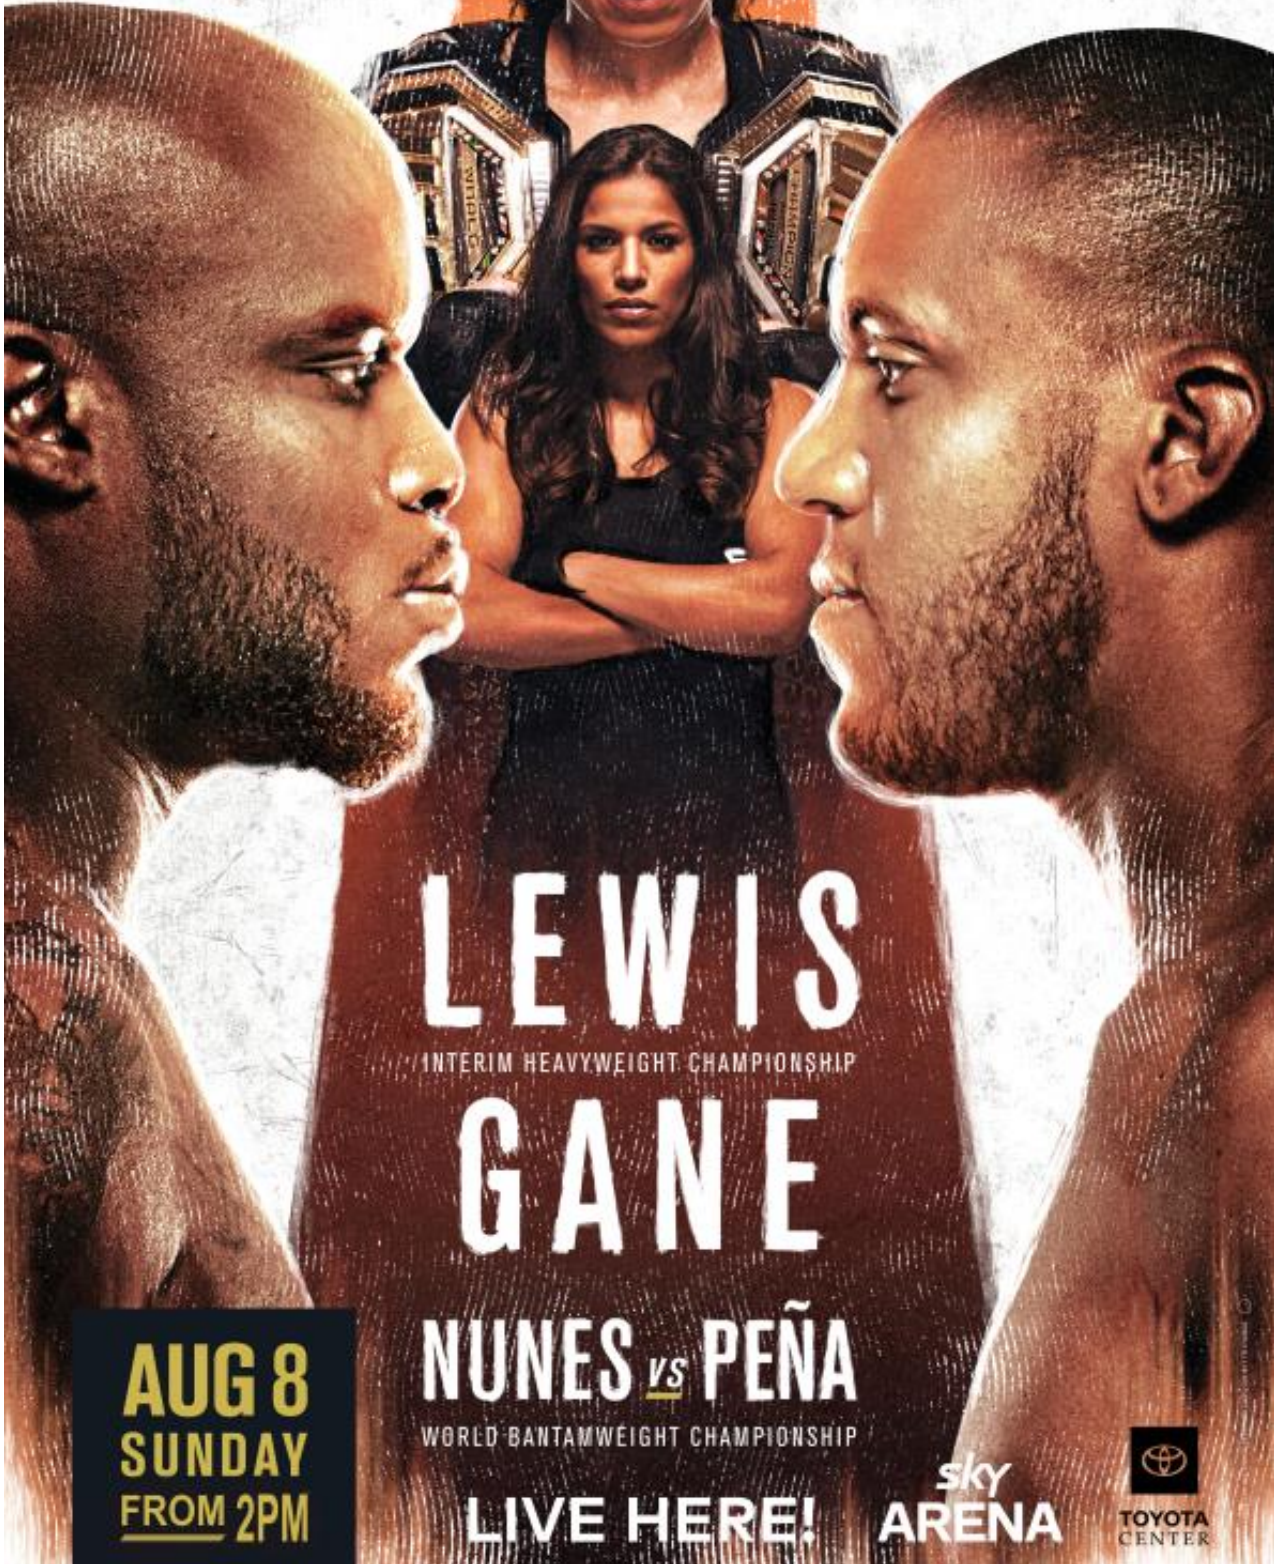

UFC
—
265

**LEWIS
GANE**

INTERIM HEAVYWEIGHT CHAMPIONSHIP

NUNES vs PEÑA

WORLD BANTAMWEIGHT CHAMPIONSHIP

AUG 8
SUNDAY
FROM 2PM

LIVE HERE!

sky
ARENA