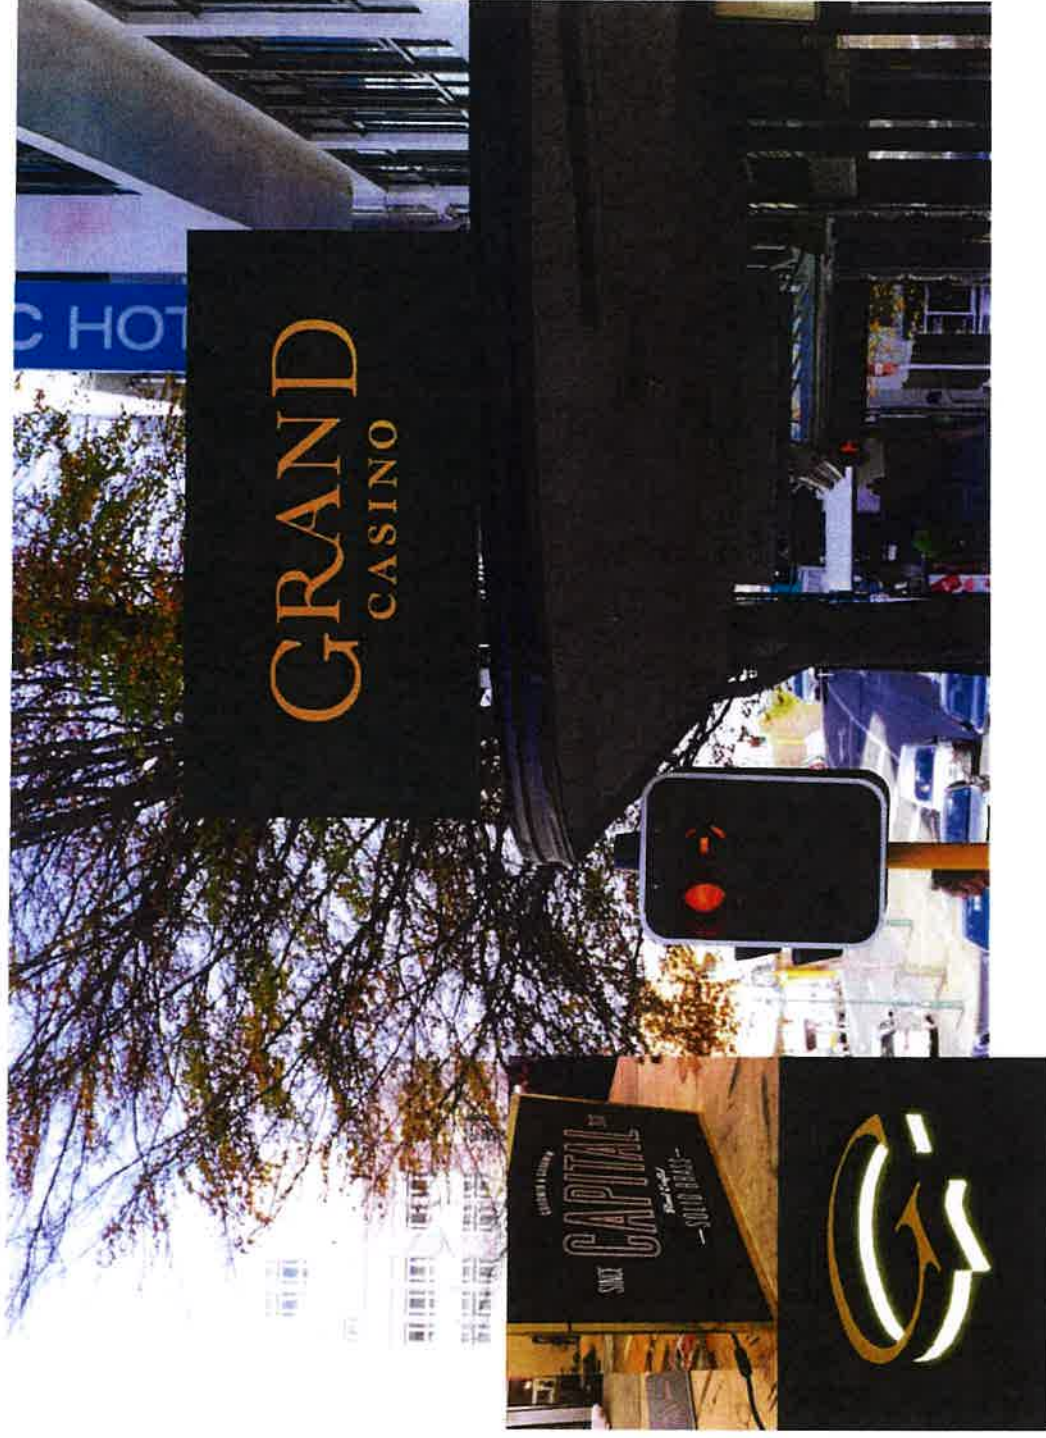

RATTRAY PRINCES ST LIGHTBOX

Quote 1

- Black Vinyl
- Gold Vinyl letters
- Double sided so a quote for both sides please

Quote 2

- Black vinyl
- Clear acrylic letters with gold vinyl applied to front surface
- Double sided so a quote for both sides please

Other questions

- Can the framing around it be a shiny gold? Like example below?
  Or just a nicer black?