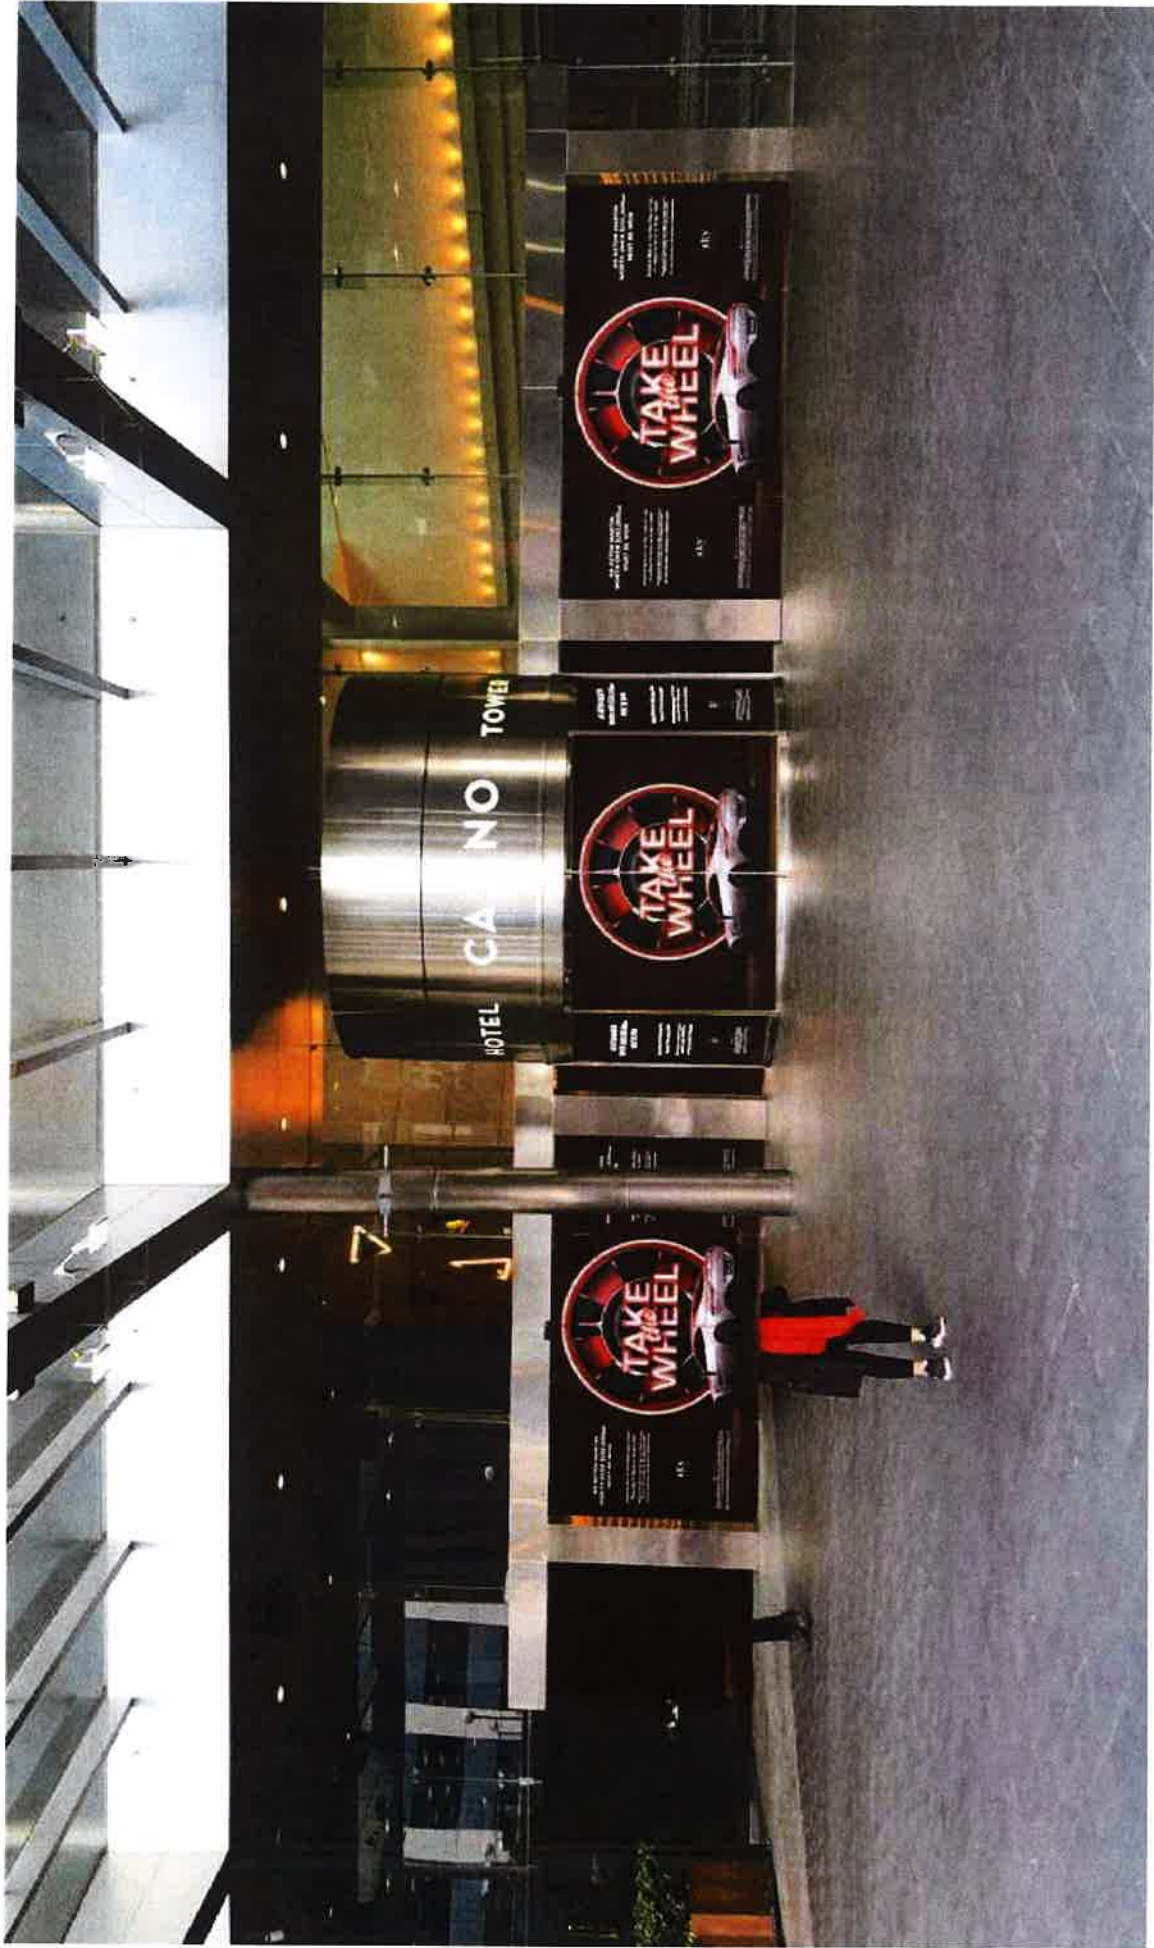

VISUAL ONLY