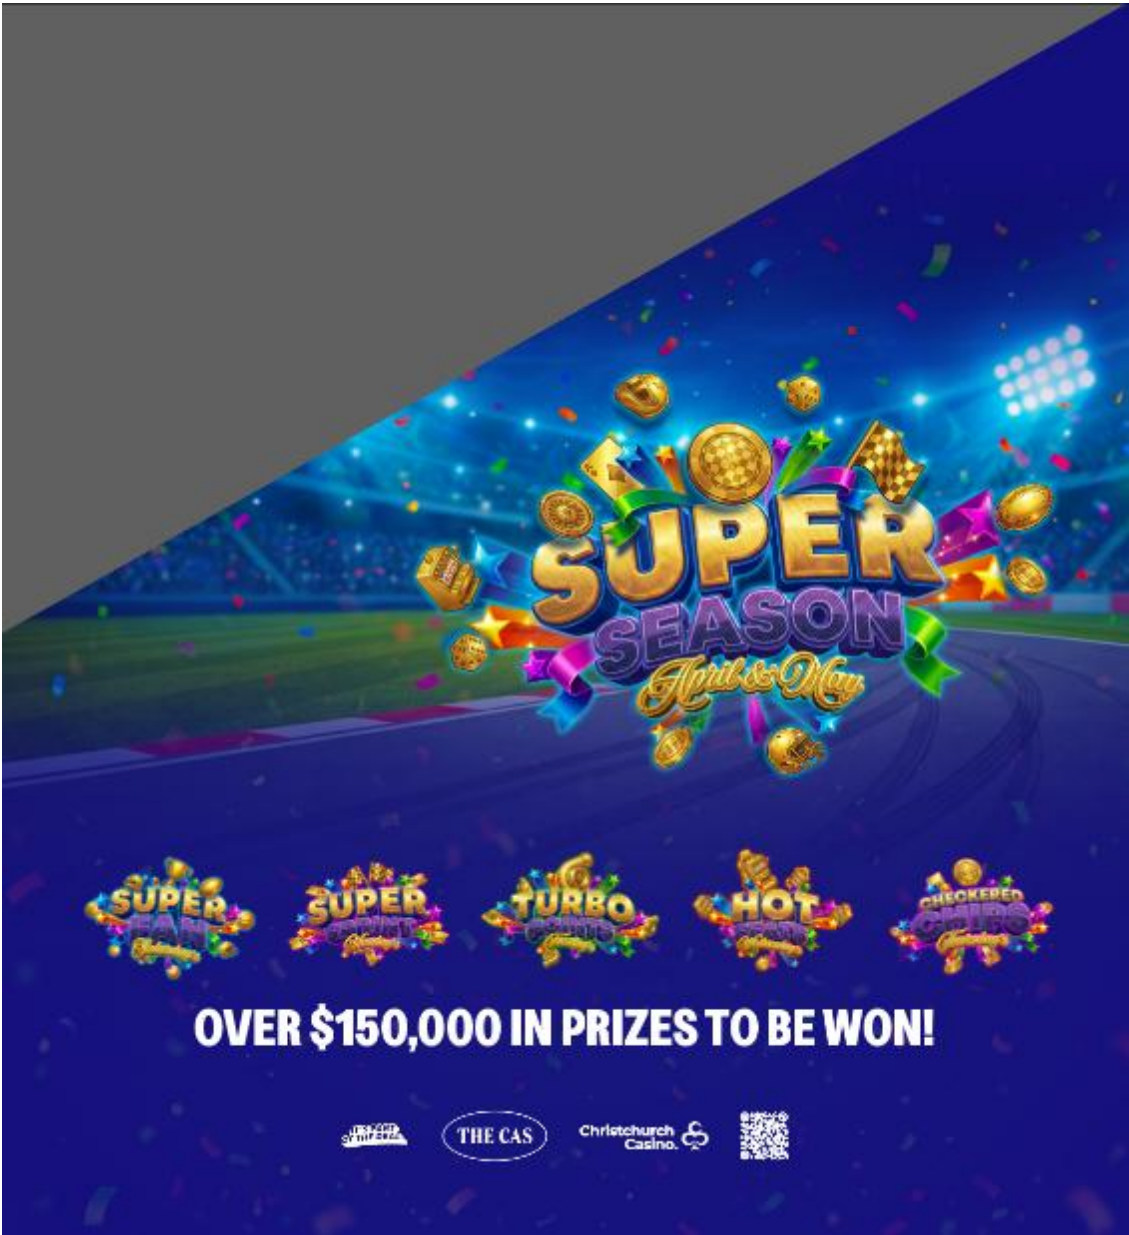

Lobby Wall Backdrop